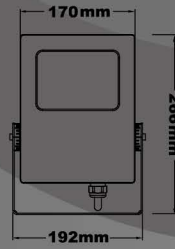

35W/46W

APPLICATIONS

SPECIFICATION

Model	Power	Luminous Flux	Color Temp	CRI	Beam Angle	Input Voltage	Input Current	Luminous Efficiency	Lifetime	IP Rating	Weight	Wattage Equivalent (Mercury Lamp)	
LFL1035B	35W	3570lm	5000K	>70	115°	100-240V	0.13-0.55A	102lm/w	50,000H	IP65	2.2Kg	125W	
LFL1035C		3500lm	4000K					100lm/w					
LFL1035D		3185lm	3000K					91lm/w					
LFL1046B	46W	4830lm	5000K				105lm/w	2.2Kg					150W
LFL1046C		4738lm	4000K				103lm/w						
LFL1046D		4370lm	3000K				95lm/w						
LFL1075B	75W	8025lm	5000K				107lm/w	3.4Kg			250W		
LFL1075C		7875lm	4000K				105lm/w						
LFL1075D		7125lm	3000K				95lm/w						
LFL1120B	120W	13800lm	5000K				115lm/w	4.6Kg			450W		
LFL1120C		13200lm	4000K				110lm/w						
LFL1120D		12240lm	3000K				102lm/w						

WENTAI TECHNOLOGY CORPORATION

6F-3, NO.123, Lane 235, Pao-chiao Rd,
Shintien District, New Taipei City, Taiwan
Tel:+886-2-89192318 Fax: +886-2-89192320

E-mail: inquire@a-wentai.com

www.wentailighting.com