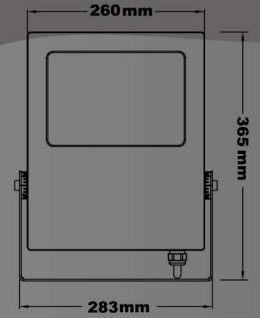

120W

APPLICATIONS

SPECIFICATION

Model	Power	Luminous Flux	Color Temp	CRI	Beam Angle	Input Voltage	Input Current	Luminous Efficiency	Lifetime	IP Rating	Weight	Wattage Equivalent (Mercury Lamp)	
LFL1035B	35W	3570lm	5000K	>70	115°	100-240V	0.13-0.55A	102lm/w	50,000H	IP65	2.2Kg	125W	
LFL1035C		3500lm	4000K					100lm/w					
LFL1035D		3185lm	3000K					91lm/w					
LFL1046B	46W	4830lm	5000K				105lm/w	2.2Kg					150W
LFL1046C		4738lm	4000K				103lm/w						
LFL1046D		4370lm	3000K				95lm/w						
LFL1075B	75W	8025lm	5000K				107lm/w	3.4Kg			250W		
LFL1075C		7875lm	4000K				105lm/w						
LFL1075D		7125lm	3000K				95lm/w						
LFL1120B	120W	13800lm	5000K				115lm/w	4.6Kg			450W		
LFL1120C		13200lm	4000K				110lm/w						
LFL1120D		12240lm	3000K				102lm/w						

WENTAI TECHNOLOGY CORPORATION

6F-3, NO.123, Lane 235, Pao-chiao Rd,
Shintien District, New Taipei City, Taiwan
Tel:+886-2-89192318 Fax: +886-2-89192320

E-mail: inquire@a-wentai.com

www.wentailighting.com