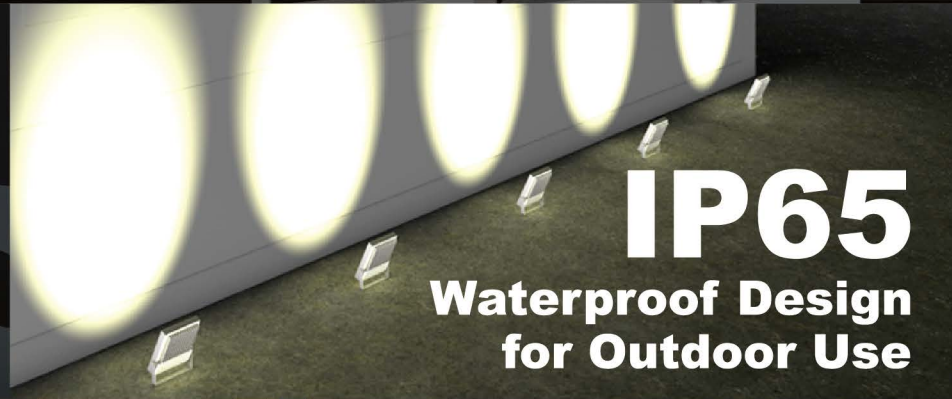

Lighta Min

Wattage
35W-120W

CCT
3000K-5000K

CRI
>70

Lifetime
50,000h

Efficiency
UP TO 115 lm/W

IP Rating
IP65

LED Flood Light

LFL1

Color Options

Effectively Reduce
Energy Consumption

Efficiency
Up to 115 lm/W

IP65

**Waterproof Design
for Outdoor Use**

Use as an uplight or downlight
makes it ideal for a variety of
applications.

Easy to Adjust

LED Flood Light

Simple and compact design make it easy to be installed.

Achieve uniform light distribution through our special optical design.

Utimize top brand LED chips for longer life and superior output maintenance.