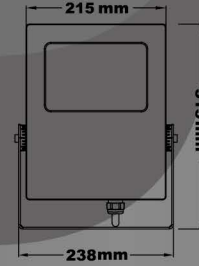

75W

APPLICATIONS

SPECIFICATION

Model	Power	Luminous Flux	Color Temp	CRI	Beam Angle	Input Voltage	Input Current	Luminous Efficiency	Lifetime	IP Rating	Weight	Wattage Equivalent (Mercury Lamp)	
LFL1035B	35W	3570lm	5000K	>70	115°	100-240V	0.13-0.55A	102lm/w	50,000H	IP65	2.2Kg	125W	
LFL1035C		3500lm	4000K					100lm/w					
LFL1035D		3185lm	3000K					91lm/w					
LFL1046B	46W	4830lm	5000K				105lm/w	2.2Kg					150W
LFL1046C		4738lm	4000K				103lm/w						
LFL1046D		4370lm	3000K				95lm/w						
LFL1075B	75W	8025lm	5000K				107lm/w	3.4Kg			250W		
LFL1075C		7875lm	4000K				105lm/w						
LFL1075D		7125lm	3000K				95lm/w						
LFL1120B	120W	13800lm	5000K				115lm/w	4.6Kg			450W		
LFL1120C		13200lm	4000K				110lm/w						
LFL1120D		12240lm	3000K				102lm/w						

WENTAI TECHNOLOGY CORPORATION

6F-3, NO.123, Lane 235, Pao-chiao Rd,
Shintien District, New Taipei City, Taiwan
Tel:+886-2-89192318 Fax: +886-2-89192320

E-mail: inquire@a-wentai.com

www.wentailighting.com