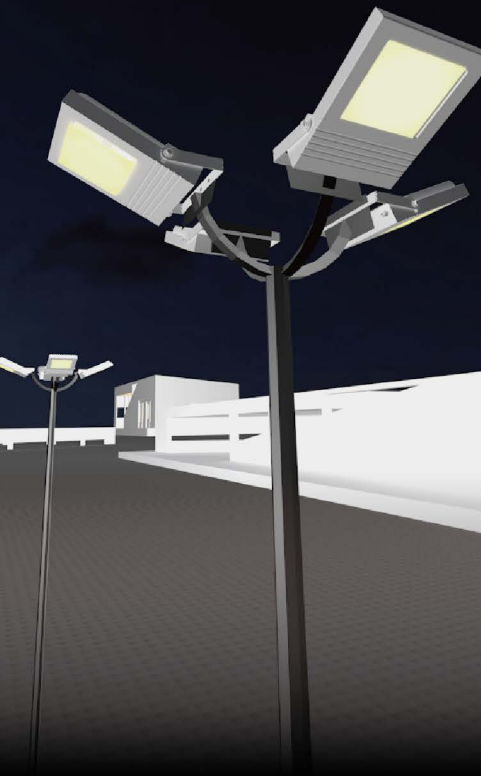

LFL1

Color Options

Effectively Reduce
Energy Consumption

Efficiency
Up to 115 lm/W

IP65

**Waterproof Design
for Outdoor Use**

Use as an uplight or downlight
makes it ideal for a variety of
applications.

Easy to Adjust

LED Flood Light

Simple and compact design make it easy to be installed.

Achieve uniform light distribution through our special optical design.

Utimize top brand LED chips for longer life and superior output maintenance.

Long Lifetime

Reduce Replacements & Maintenance Cost

Clear Tempered Glass

**Heat Resistant
and
Impact Resistant**

Special Mechanical Design

Prevent water trapping
&
Reduce dust accumulation

Obvious rotary scale makes it easy to mark the position of rotated angles.

Die cast aluminum housing with polyester powder coating provides excellent protection against rust.

35W/46W

75W

120W

APPLICATIONS

Street Lighting

Landscape

Billboard